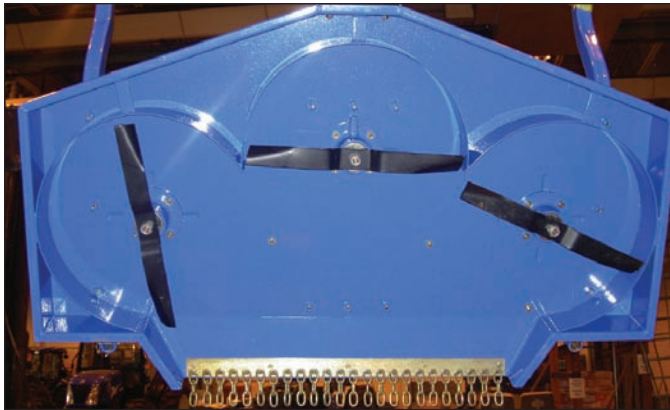

New Holland 400GM Series Flex-Wing Finishing Mower Specifications

Model Package Size, in.	410GM 100 60	420GM 200 72	430GM 300 90
Specifications			
Overall cutting width, ft.	12 Flex	15 Flex	17 Flex
Center deck cutting width, ft.	5	6	7.5
Wing deck cutting width, ft.	4	5	6
Deck overlap, in.	6	6	12
Overall width, in.	146	182	207
Transport width, in.	100	101	102
Maximum overall length, in.	182	185	196
Transport length, in.	177	180	188
Transport height, in.	90	100	110
Min. HP	30	35	40
Cutting height range, in.	1 to 5	1 to 5	1 to 5
Blasé tip speed, FPM	16,000	16,000	16,000
Caster wheels, 12	15 x 6.00-6	15 x 6.00-6	15 x 6.00-6
Transport tires, 2	26 x 12.00-12	26 x 12.00-12	26 x 12.00-12
Approx. weight, lbs.	2600	2800	3100

YOUR NEW HOLLAND DEALER